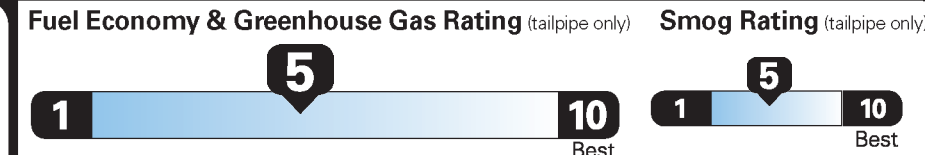

This vehicle emits 369 grams CO₂ per mile. The best emits 0 grams per mile (tailpipe only). Producing and distributing fuel also create emissions; learn more at fueleconomy.gov.

Actual results will vary for many reasons, including driving conditions and how you drive and maintain your vehicle. The average new vehicle gets 27 MPG and costs $7,500 to fuel over 5 years. Cost estimates are based on 15,000 miles per year at $2.70 per gallon. MPGe is miles per gasoline gallon equivalent. Vehicle emissions are a significant cause of climate change and smog.

fueleconomy.gov

Calculate personalized estimates and compare vehicles

GOVERNMENT 5-STAR SAFETY RATINGS

Overall Vehicle Score ★★★★★
Based on the combined ratings of frontal, side and rollover. Should ONLY be compared to other vehicles of similar size and weight.

Frontal Crash ★★★★★
Driver Passenger
Based on the risk of injury in a frontal impact. Should ONLY be compared to other vehicles of similar size and weight.

Side Crash ★★★★★
Front seat Rear seat
Based on the risk of injury in a side impact.

Rollover ★★★★★
Based on the risk of rollover in a single-vehicle crash.

Star ratings range from 1 to 5 stars (★★★★★), with 5 being the highest. Source: National Highway Traffic Safety Administration (NHTSA). www.safercar.gov or 1-888-327-4236

THE LINCOLN WAY™ APP
Your Dashboard of Services & Features

1. Download the Lincoln Way app* and you can:
2. Remotely start, lock and unlock your vehicle
   - Locate your vehicle and check approximate fuel range
   - Receive vehicle health alerts

The Lincoln Connect™ modem is active and sending vehicle data (e.g., diagnostics) to Lincoln. See in-vehicle Settings for connectivity options.

Lincoln Protect™

Insist on Lincoln Protect! The only extended service plan fully backed by Lincoln and honored at every Lincoln dealership in the U.S., Canada and Mexico. See your Lincoln dealer or visit www.LincolnOwner.com

WARNING: Operating, servicing and maintaining a passenger vehicle, pickup truck, van, or off-road vehicle can expose you to chemicals including engine exhaust, carbon monoxide, phthalates, and lead, which are known to the State of California to cause cancer and birth defects or other reproductive harm. To minimize exposure, avoid breathing exhaust, do not idle the engine except as necessary, service your vehicle in a well-ventilated area and wear gloves or wash your hands frequently when servicing your vehicle. For more information go to www.P65Warnings.ca.gov/passenger-vehicle.

SCAN OR TEXT 5LMUL07376 TO 59173

www.lincoln.com/help/privacy-terms/