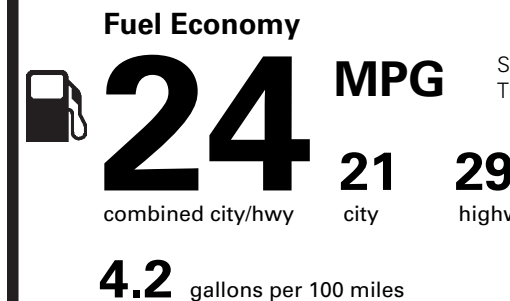

SAFETY/SECURITY

- ADVANCETRAC WITH RSC
- AIRBAGS - SIDE IMPACT / CURTAINS
- AIRBAGS-DRVR&PASS KNEE
- AIRBAGS-DUAL-STAGE FRONT
- AUTO HIGH BEAMS
- BLIND SPOT DETECTION W/CTA
- PASSIVE ANTI-THEFT SECURILOCK SYSTEM
- PRE-COLLISION ASSIST W/AEB
- SOS POST CRASH SYSTEM

WARRANTY

- 4YR/50K MILE WARRANTY
- 4YR/50K PICKUPDELIVERY SVC
- 6YR/70K MI POWERTRAIN WA

INCLUDED ON THIS VEHICLE

EQUIPMENT GROUP 201A

- •ELEMENTS PACKAGE
- •HEATED/VENTILATED D/P SEATS
- •HEATED REAR SEATS
- •HEATED STEERING WHEEL
- •RAIN SENSING WIPERS
- •WINDSHIELD WIPER DE-ICER
- •LINCOLN CO-PILOT360 PLUS PKG
- •360 DEGREE CAMERA
- •ACTIVE PARK ASSIST PLUS
- •ADAPTIVE CRUISE CNTRL W/TJA

(MSRP)

4,200.00

OPTIONAL EQUIPMENT/OTHER

- 2021 MODEL YEAR
- PRISTINE WHITE 695.00
- 245/45R20 99V A/S BSW TIRES
- ADAPTIVE SUSPENSION 700.00
- TOWING PACKAGE 500.00
- 17" MINI SPARE WHEEL W/TIRE 150.00
- MONOCHROMATIC PKG-PRISTINE WHT 1,600.00
- .20" BLACK ALUMINUM WHEEL
- FRONT LICENSE PLATE BRACKET NO CHARGE

PRICE INFORMATION

BASE PRICE	($MSRP)	$45,090.00
TOTAL OPTIONS/OTHER		7,845.00
TOTAL VEHICLE & OPTIONS/OTHER		52,935.00
DESTINATION & DELIVERY		995.00
TOTAL BEFORE DISCOUNTS		53,930.00
EQUIPMENT GROUP SAVINGS		- 750.00

EPA DOT Fuel Economy and Environment

Gasoline Vehicle

Small SUVs range from 16 to 120 MPG. The best vehicle rates 141 MPGe.

You spend **$1,000** more in fuel costs over 5 years compared to the average new vehicle.

Annual fuel cost **$1,700**